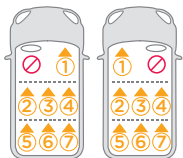

DE Informationen zur Fahrzeugkompatibilität

Produit	Booster
Convient aux	Enfants entre 9-36kg (environ 9 mois – 12 ans)
Groupe de masse	Groupe 1/2/3
Matières	Plastique, métal, tissu
N° de brevet	Brevets en attente

Dieser Kindersitz ist ein „semiuniverselles“ Kinderrückhaltesystem. Es ist gemäß UN/ECE-Regelung 44/04 zur allgemeinen Nutzung in Fahrzeugen mit ISOFIX-Verankerungssystemen zugelassen.

Das Kinderrückhaltesystem eignet sich zum Gebrauch mit den aufgeführten Fahrzeugen mit 3-Punkt-Sicherheitsgurt mit automatischem Einzug, die gemäß der UN-ECE-Verordnung Nr. 16 oder anderen äquivalenten Standards zugelassen wurden.

Falls möglich, befestigen Sie das Kinderrückhaltesystem stets auf den hinteren Fahrzeugsitzen, um Ihrem Kind die größtmögliche Sicherheit zu bieten.

Die Darstellung der Sitzplätze im Fahrzeugdiagramm zeigt sämtliche potenzielle Befestigungsposition auf, welche entsprechend des jeweiligen Fahrzeugmodells variieren können.

Sitzpositionen in anderen Fahrzeugen können ebenfalls zur Aufnahme dieses Kinderrückhaltesystems geeignet sein. Bitte wenden Sie sich im Zweifelsfall an den Hersteller oder Händler des Kinderrückhaltesystems.

Liegt eine Freigabe für die Kindersitzmontage vor, wird die mit • angezeigt

Konnte keine Montagefreigabe seitens Kindersitzhersteller erteilt werden, wird dies mit x angezeigt

Fahrzeuge mit Elektro- oder Hybridantrieb sind mit ⚡ gekennzeichnet.

Angezeigt. Die Sitzpositionen mit Staufach im Fußraum sind mit ! markiert.

Fahrzeugmodell mit i-Size-Rückbank sind mit gekennzeichnet.

Fahrzeuge mit einer Kabinendachhöhe, die den in der Fahrtrichtung montierten Sitz beschränken konnte sind mit ! gekennzeichnet.

!1 –Begrenzte Installation – Nur in Position 1 geeignet

!3 –Begrenzte Installation – Nur in Position 3 geeignet

Falls Ihr Fahrzeug nicht in dieser Anleitung aufgelistet oder weder mit • noch mit x gekennzeichnet ist, beachten Sie bitte das Handbuch zu Ihrem Fahrzeug oder erkundigen sich beim Hersteller nach weiteren Einzelheiten.