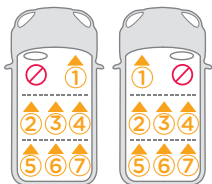

Joie™

spin 360™

child restraint

check my fit
in your car

car seat-to-vehicle fit guide

Fahrzeugkompatibilitätsliste

Liste des véhicules compatibles

GB Vehicle Fitting Information